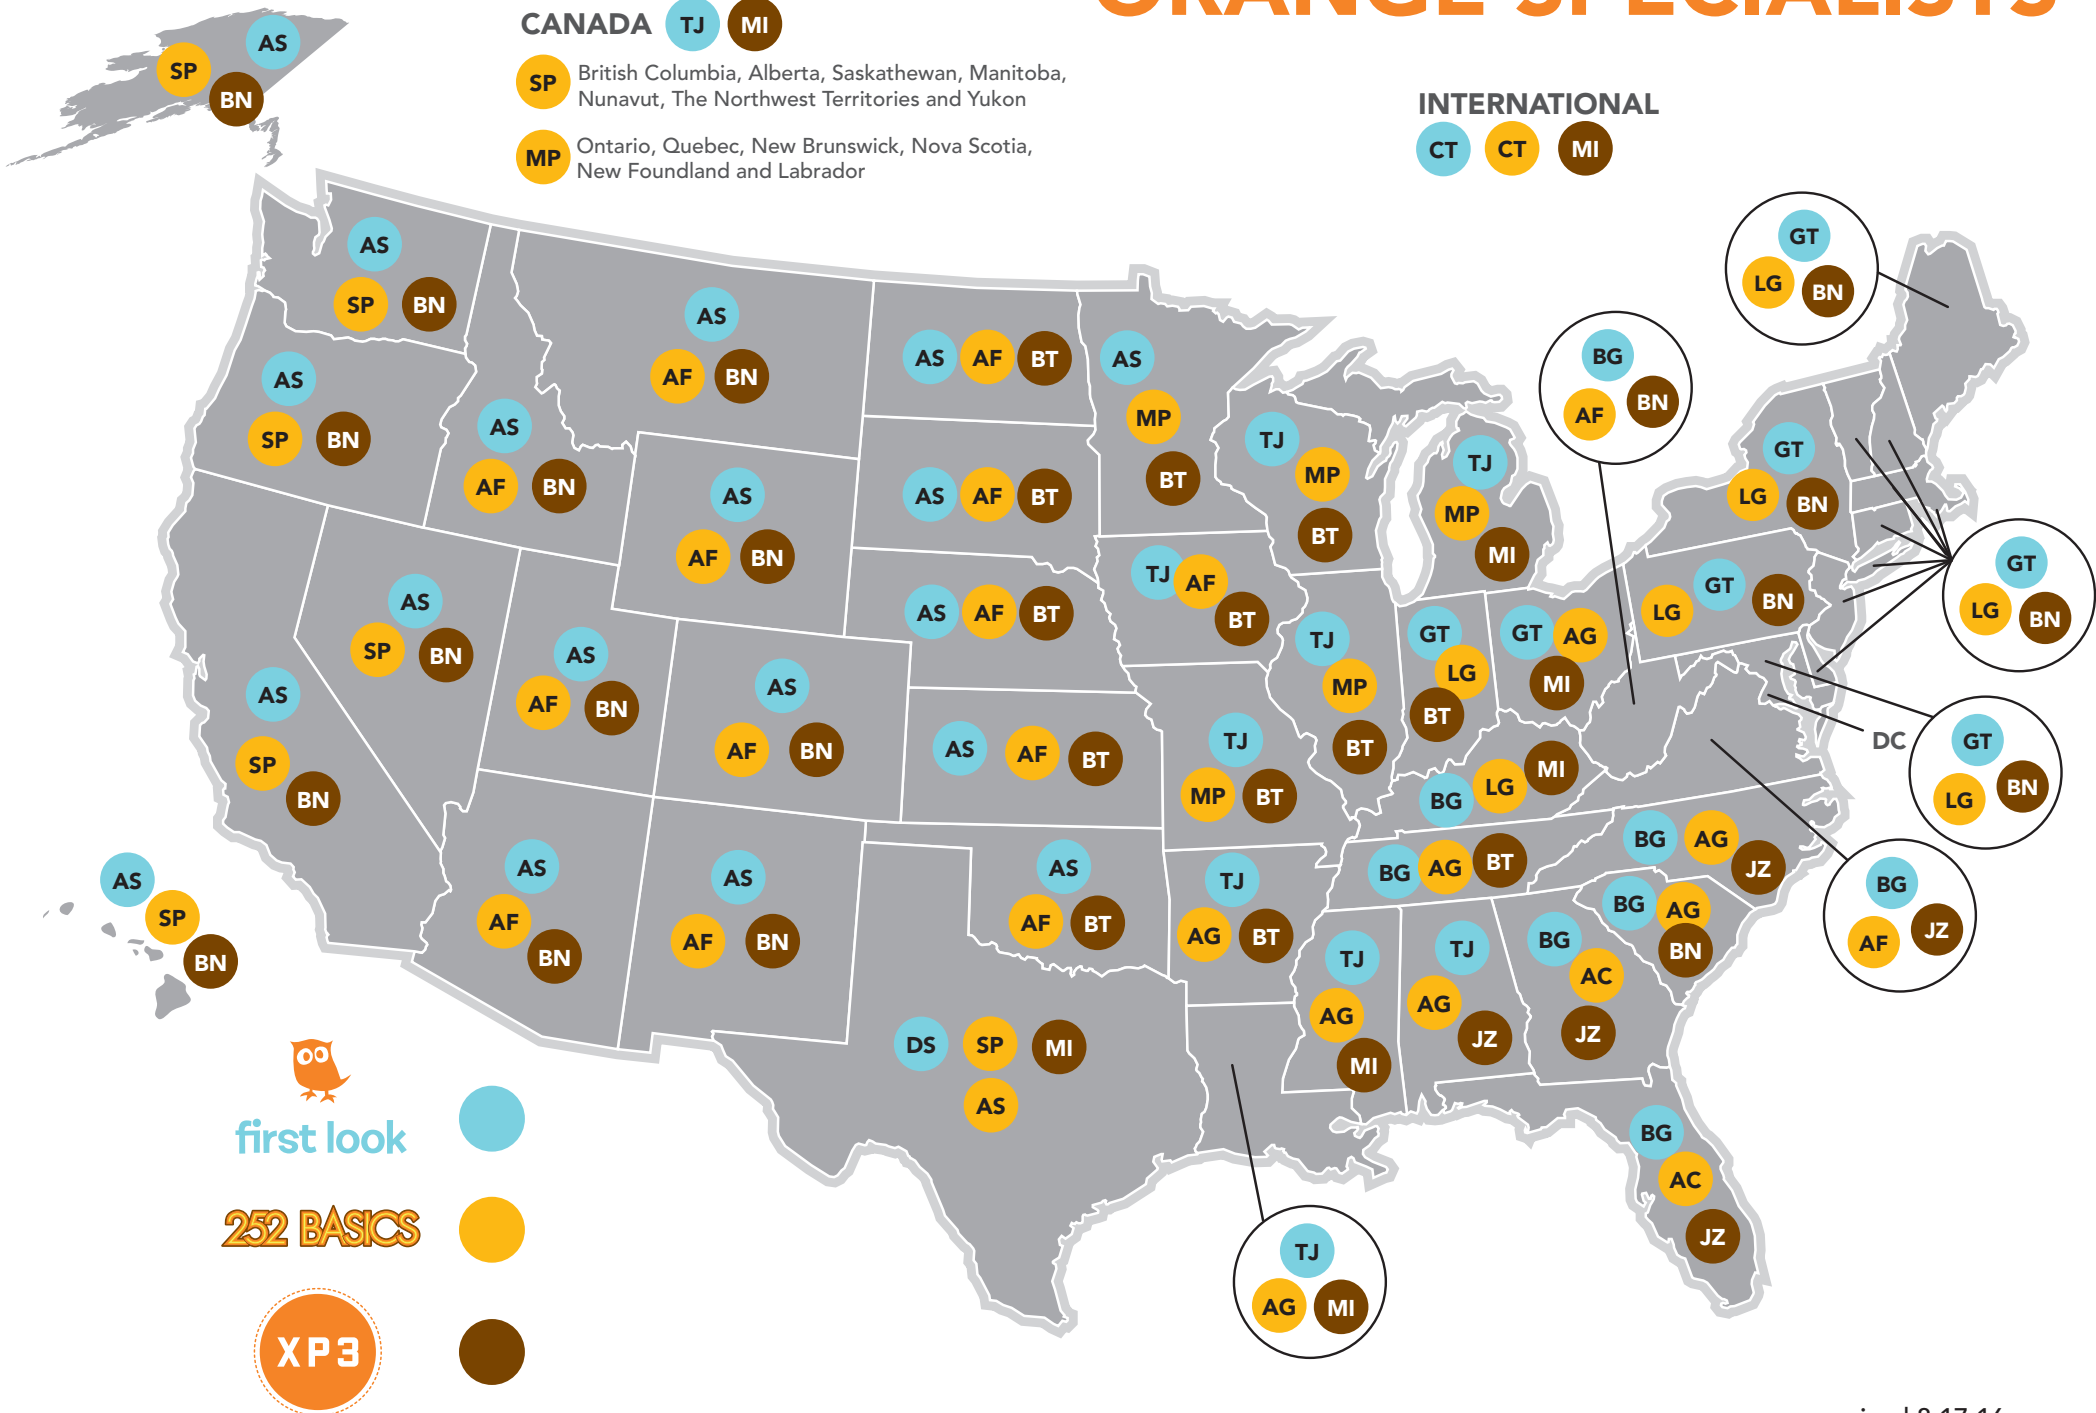

# ORANGE SPECIALISTS

## CANADA TJ MI

**SP** British Columbia, Alberta, Saskatchewan, Manitoba, Nunavut, The Northwest Territories and Yukon

**MP** Ontario, Quebec, New Brunswick, Nova Scotia, New Foundland and Labrador

## INTERNATIONAL CT CT MI

 **first look** 

**252 BASICS** 

**XP3** 